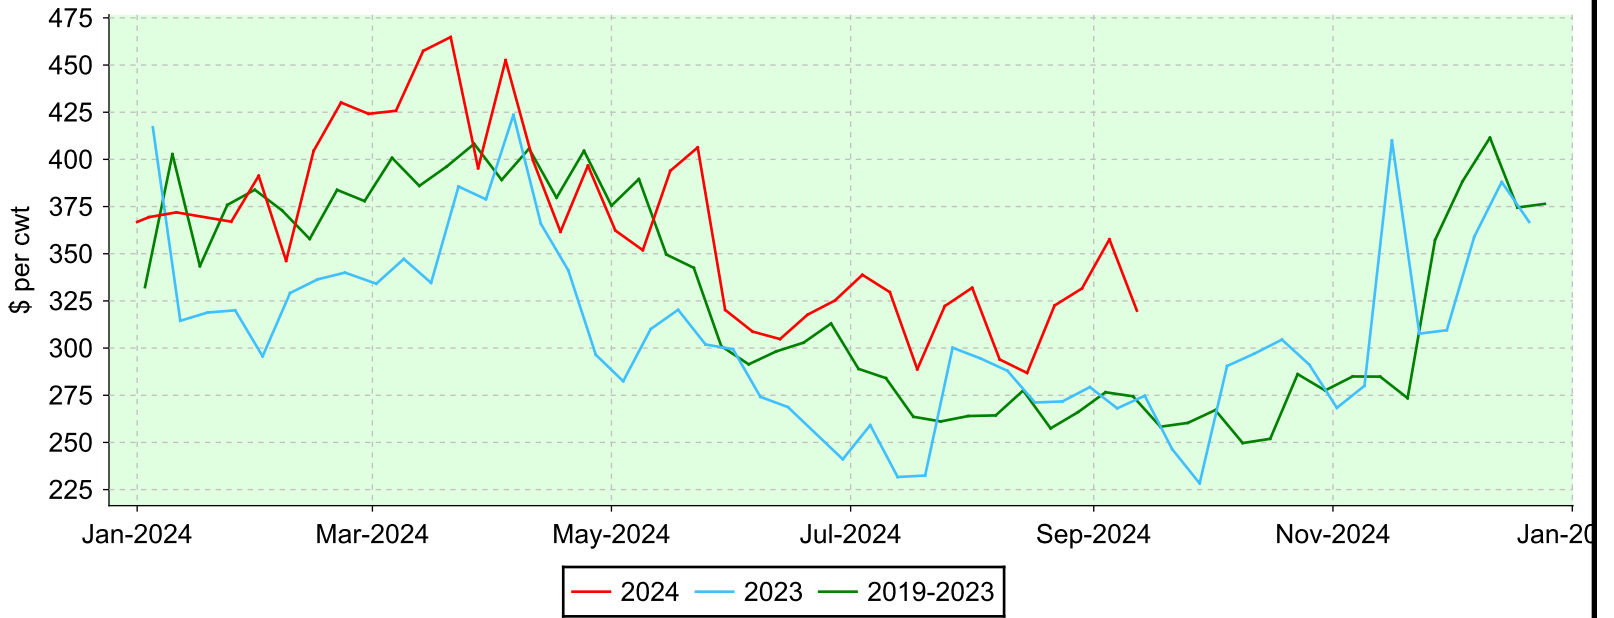

# Lambs 50-64 lbs.

Brussels, Thursday sales.

## Average Price

## Volume